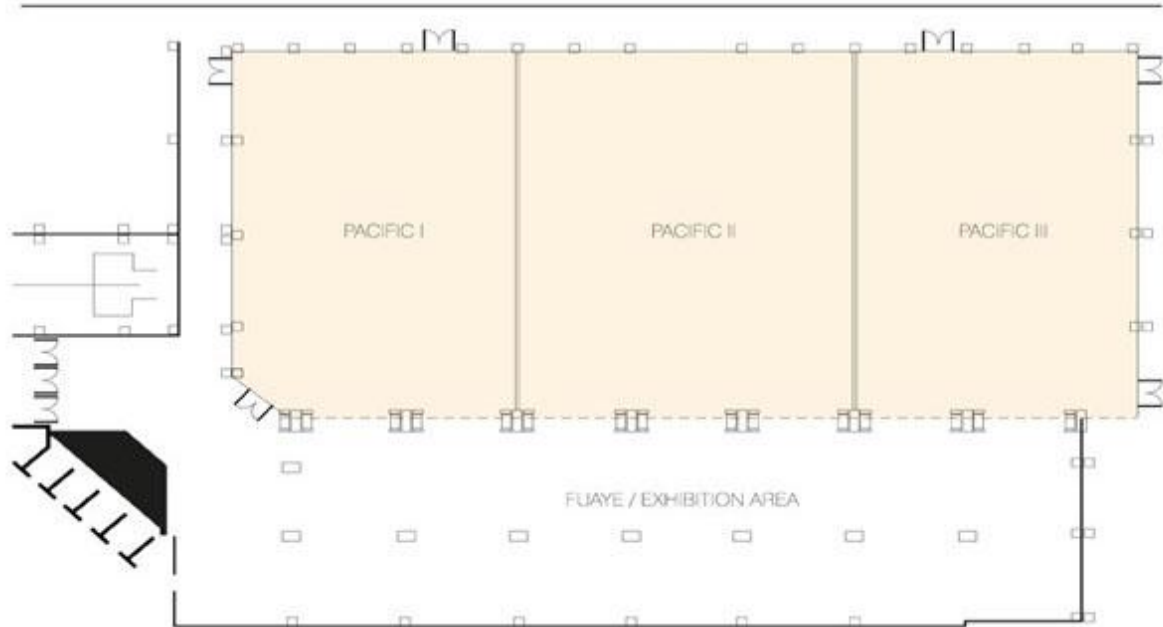

PACIFIC HALLS AND FOYER SITE

Pacific

Meeting Halls	Area (m2)	Ceiling Height (m)	Width (m)	Size (m)	Theater	Class	Banquet	Cocktail
Pacific	1980	8	32	65	2450	1320	1600	2450
Foyer	1260	6	18	65	X	X	X	1700
Pacific 1	620	8	20	32	760	410	500	760
Pacific 2	740	8	25	32	930	500	600	930
Pacific 3	620	8	20	32	760	410	500	760