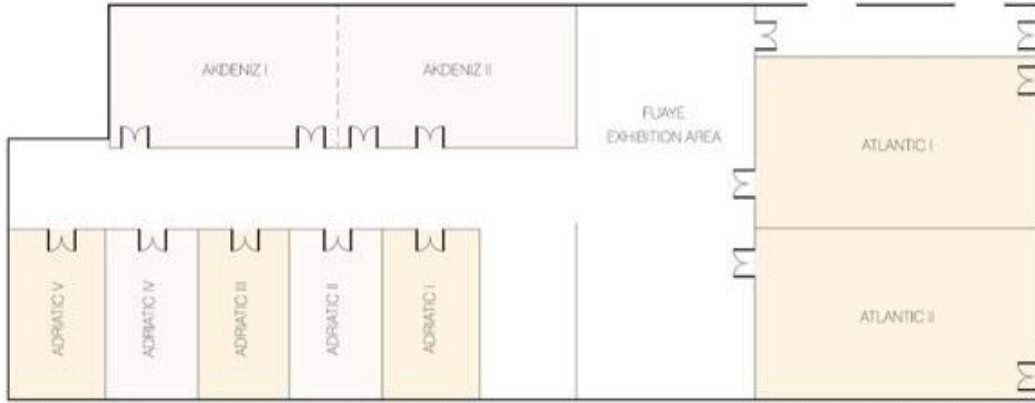

ATLANTIC / AKDENİZ / ADRIATIC HALLS

Atlantic/Akdeniz/Adriatic

ATLANTIC

Meeting Halls	Area (m2)	Ceiling Height (m)	Width (m)	Size (m)	Theater	Class	Banquet	Cocktail
Adriatic 1 (Daylight)	100	3.85	8	12.7	90	50	X	X
Adriatic 2 (Daylight)	100	3.85	8	12.7	90	50	X	X
Adriatic 3 (Daylight)	100	3.85	8	12.7	90	50	X	X
Adriatic 4 (Daylight)	100	3.85	8	12.7	90	50	X	X
Adriatic 5 (Daylight)	100	3.85	8	12.7	90	50	X	X

MEDITERRANEAN

Meeting Halls	Area (m2)	Ceiling Height (m)	Width (m)	Size (m)	Theater	Class	Banquet	Cocktail
Mediterranean	390	4.5	40	10	480	260	220	480
Mediterranean 1	195	4.5	20	10	240	130	110	240
Mediterranean 2	195	4.5	20	10	240	130	110	240
Mediterranean	390	4.5	40	10	480	260	220	480

ADRIATIC

Meeting Halls	Area (m2)	Ceiling Height (m)	Width (m)	Size (m)	Theater	Class	Banquet	Cocktail
Atlantic	600	6	26	24	760	400	340	760
Atlantic 1	300	6	13	24	380	200	170	380
Atlantic 2 (Daylight)	300	6	13	24	380	200	170	380
Foyer	460	4.5	15	20	X	X	X	580