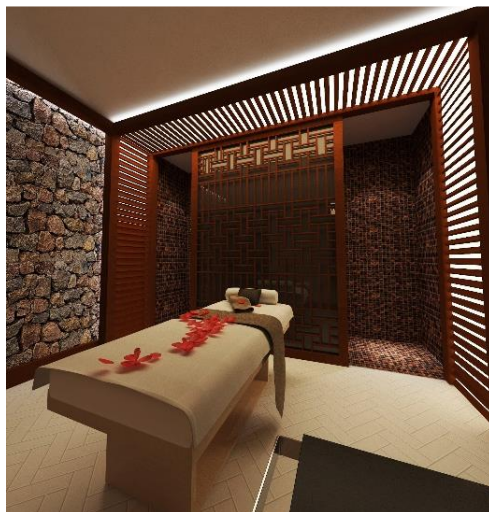

SPA & WELLNESS

FREE OF CHARGE

TURKISH HAMAM

SAUNA

STEAM ROOM

EXTRA CHARGE

VIP TURKISH HAMAM

VARIOUS MASSAGES

POUCH AND FOAM

SPECIAL SPA SERVICES

SKIN CARE