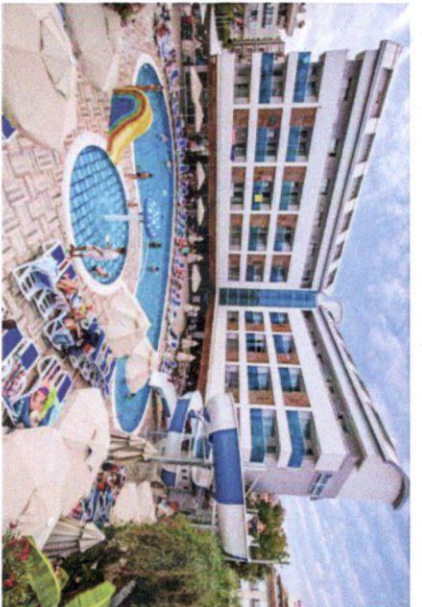

GENERAL HOTEL INFORMATION

Name : BLUE WAVE SUITE HOTEL
Category : 4 STAR
Address : Fatih Cad. No: 9 Obagöl
Alanya/Antalya
Telephone : +90 242 514 06 61
Fax : +90 242 514 31 14
E-Mail : bluewave@bluewavesuitehotel.com
Opening Year : 1999
Renovation Year : 2014
Total Area : 7000 m²

LOCATION

Antalya Airport : 120 km
Gazipaşa Airport : 35 km
Alanya Centrum : 2 km
Oba Centrum : 0 km
Sea : 350 mt
Private Beach : 450 mt

AUTHORIZED SIGNATURE

02/10/2015

DORUKER TUR. ISL. MRS. EMIL TAMER YILDIZ LTD. STI.
Oba Governoriyi Parki Çiğdemler
Merkezi No. 0210 0327 296-0015
No:8083 Alanya V.D. 310 032 7779
Tel: 0242 514 06 61 ALANYA / ANTALYA

STANDART ROOMS

*30 m²

1. *Max.3+1 Guests (sofa bed for child)
   - Satellite TV with International Channels
   - Split Aircondition
   - Mini Bar
   - Safe (extra charged)
   - Phone
   - Hairdryer
   - Balcony
2. **PS: ECONOMIC ROOMS (NOT LOCATED AT MAIN BUILDING) HAVE SAME EQUIPMENTS AND FURNITURES WITH STANDART ROOMS BUT HAVE NO BALCONY.**

FAMILY SUITE ROOMS

*40 m²

- *Max. 4 Guests (sofa bed for 4th person)
- A bedroom for 2 guests and a living room for 2 guests
- Satellite TV with International Channels
- Split Aircondition
- Mini Bar
- Safe (extra charged)
- Phone
- Hairdryer
- Balcony

We have 5 blocks which have 2 types of standart room and 2 types of family suite room. The biggest one is the main building. Unfortunately we don't give guaranty which room type at which block will be given to our guests. It is arranged by occupancy of hotel.