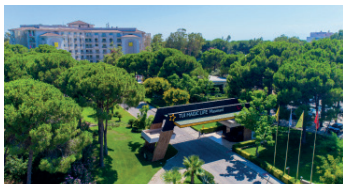

OTHERS

Method of payment	: Cash, Mastercard, Visa
Pets	: Not accepted
Voltage	: 220 Volts
Non Smoking Area	: In accordance with law number 4207 it is forbidden to smoke in all indoor public places.
Aircondition:Cooling / Heating	: Main Building and Lagoon CENTRAL / Village area SPLIT
Season	: Summer / Begin April till end of December
Board	: ALL INCLUSIVE