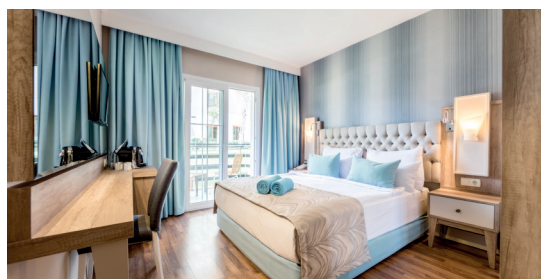

## ROOM TYPES AND DESCRIPTIONS

Room type	DZX2 - STANDART MAIN BUILDING	DZM1 - STANDART SEA VIEW MAIN BUILDING	FZX2 - FAMILY MAIN BUILDING	DZE1 - ECO	DZX1 - STANDART VILLA	FZX1 - FAMILY VILLA	DZX3 - STANDART LAGOON	FZX4 - LAGOON	FZX3 - FAMILY LAGOON
Number of rooms	101	19	192	37	106	8	42	18	72
Area m <sup>2</sup>	26	26	38	22	22	32	49	58	58
Min. occup. (adults + child)	1	1	3	1	1	3	1	3	3
Max. occup. (adults + child)	2+1	2+1	3+1	2	2	3+1	3+1	3+1	3+1
Sea view		X						X	
Sea view from side		X						X	
View of countryside									
Garden view	X		X	X	X	X	X		X
Pool view									
Living room									
Bedroom	X	X	X	X	X	X	X	X	X
Living room / bed room									
Curtain divider									
Separated by door			X			X		X	X
Open passage									
King size bed									
Queen size bed									
French bed	X	X	X	X	X	X	X	X	X
Twin bed	X	X	X	X	X	X		X	X
Unmoveable beds									
Extra beds									
Folding bed / camping bed				90	x	190	cm		
Sofa bed				70	x	190	cm		
High-quality single bed					x		cm		
Bathroom									
Number of bathrooms	1	1	1	1	1	1	1	1	1
Bath tub with shower									
Sep. bath tub									
Sep. shower cubicle									
WC in bathroom	1	1	1	1	1	1	1	1	1
WC separate									
Bidet									
Hairdryer	X	X	X	X	X	X	X	X	X
Equipment									
Air conditioning (24h)	X	X	X	X	X	X	X	X	X
Air conditioning (by the hour)									
Air conditioning (as heater, by the hour), low season, late season possible	X	X	X	X	X	X	X	X	X
Telephone	X	X	X	X	X	X	X	X	X
Direct dial telephone									
Radio									
Music channel									
TV									
Sat-TV	X	X	X	X	X	X	X	X	X
Minibar	X	X	X	X	X	X	X	X	X
Mini-fridge									
Fridge									
Carpet									
Tiled floor	X	X	X	X	X	X	X	X	X
Wooden floor									
Number of rooms with balcony	101	19	193	35	106	9	42	18	72
Number of rooms with terrace									
Lounge suite in room									
Lounge suite on balcony									
Lounge suite on terrace									
Kitchen									
Kitchenette									
Table ware									
Room safe	X	X	X	X	X	X	X	X	X
Safe at reception									
Fan									
Smoking Room									