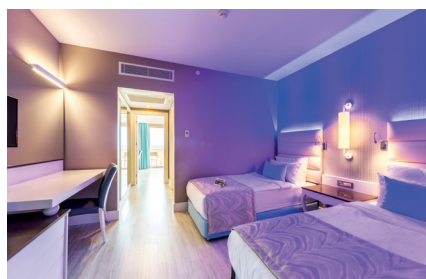

## ROOM TYPES AND DESCRIPTIONS

Room type	DZX2 - STANDART MAIN BUILDING	DZM1 - STANDART SEA VIEW MAIN BUILDING	FZX2 - FAMILY MAIN BUILDING	DZE1 - ECO	DZX1 - STANDART VILLA	FZX1 - FAMILY VILLA	DZX3 - STANDART LAGOON	FZX4 - LAGOON	FZX3 - FAMILY LAGOON
Number of rooms	101	19	192	37	106	8	42	18	72
Area m <sup>2</sup>	26	26	38	22	22	32	49	58	58
Min. occup. (adults + child)	1	1	3	1	1	3	1	3	3
Max. occup. (adults + child)	2+1	2+1	3+1	2	2	3+1	3+1	3+1	3+1
Sea view		X						X	
Sea view from side		X						X	
View of countryside									
Garden view	X		X	X	X	X	X		X
Pool view									
Living room									
Bedroom	X	X	X	X	X	X	X	X	X
Living room / bed room									
Curtain divider									
Separated by door			X			X		X	X
Open passage									
King size bed									
Queen size bed									
French bed	X	X	X	X	X	X	X	X	X
Twin bed	X	X	X	X	X	X		X	X
Unmoveable beds									
Extra beds									
Folding bed / camping bed				90	x	190	cm		
Sofa bed				70	x	190	cm		
High-quality single bed					x		cm		
Bathroom									
Number of bathrooms	1	1	1	1	1	1	1	1	1
Bath tub with shower									
Sep. bath tub									
Sep. shower cubicle									
WC in bathroom	1	1	1	1	1	1	1	1	1
WC separate									
Bidet									
Hairdryer	X	X	X	X	X	X	X	X	X
Equipment									
Air conditioning (24h)	X	X	X	X	X	X	X	X	X
Air conditioning (by the hour)									
Air conditioning (as heater, by the hour), low season, late season possible	X	X	X	X	X	X	X	X	X
Telephone	X	X	X	X	X	X	X	X	X
Direct dial telephone									
Radio									
Music channel									
TV									
Sat-TV	X	X	X	X	X	X	X	X	X
Minibar	X	X	X	X	X	X	X	X	X
Mini-fridge									
Fridge									
Carpet									
Tiled floor	X	X	X	X	X	X	X	X	X
Wooden floor									
Number of rooms with balcony	101	19	193	35	106	9	42	18	72
Number of rooms with terrace									
Lounge suite in room									
Lounge suite on balcony									
Lounge suite on terrace									
Kitchen									
Kitchenette									
Table ware									
Room safe	X	X	X	X	X	X	X	X	X
Safe at reception									
Fan									
Smoking Room									