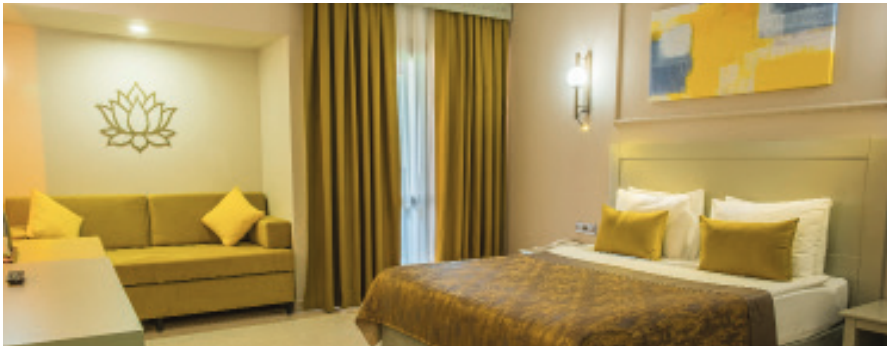

ROOM TYPES AND DESCRIPTIONS

ROOM TYPE CODE	Standart ECO	Standart	Standart Bunk Bed	Family	Family Suite
TOTAL ROOM (594) TOTAL BED (1198)	113	263	126	52	40
MAX. PAX CAPACITY (adult + child + inf)	2 + 0 + 0	3 + 0 + 0	2 + 2 + 0	3 + 1 + 0	3 + 2 + 0
Min. occup. (adults + child)	1	1	2	2	2
AREA (m²)	23 m²	28 m²	28 m²	45 m²	54 m²
Units sep. with door	-	-	-	X	X
Tiles floor	X	X	X	X	X
Connection door	Some	Some	-	-	-
Twin Bed	Some	Some	-	-	-
French Bed	Some	Some	X	X	X
Sofa bed	-	85 x 175 cm	-	85 x 175/180 cm 160 x 190 cm	85 x 175/180 cm 160 x 190 cm
Bunk bed	-	-	90 x 190 cm	-	-
Garden View	X	X	X	X	X
See view	-	-	-	-	-
Balcony or Terrace	X	X	X	X	X
Bathroom	1	1	1	1	2
Shower	X	X	X	X	X
Bathtub	-	-	-	-	-
Jacuzzi	-	-	-	-	-
WC	X	X	X	X	X
Hair dryer	X	X	X	X	X
Air Condition Central	X	X	X	X	X
Mini bar	X	X	X	X	X
Music (on TV) info channel	X	X	X	X	X
Phone Direct Dial	X	X	X	X	X
Safe	X	X	X	X	X
TV (SAT)	X	X	X	X	X
Wireless	X	X	X	X	X
Fire Alarm	X	X	X	X	X

Room Descriptions

On a total area of 125.000 m². Architectural style: Bungalow blocks; 1 or 2 etages by stairs. Rooms with garden views; balcony or terrace; WC, bathroom, hair dryer, central air-conditioning, safe box, direct dial telephone, mini bar (Filled only ones on arrival day with water and soft drinks), TV and 6 handicapped rooms are available.

Change of Towels

Change of Beach Towels

: upon request

: free of charge

(with towel card, given at scheduled times)

Change of Linen

Room cleaning

: once in 3 days

: every day (upon request)