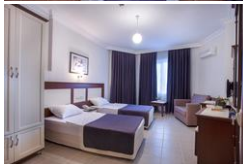

FACT SHEET SUMMER 2023

Category	: 4 *
Concept	: All-Inclusive
Total Area	: 1500 m²
Address	: Oba Mah. Dadaşlar Str. No.4
City	: Alanya / ANTALYA
Telephone	: +90 (242) 514 13 70
Fax	: +90 (242) 514 11 70
E-mail	: kailacity@kilahotels.com
Web Address	: www.kailacityhotel.com
Beach Features	: Sand & Pebbles, 250 mt
Credit Cards	: Visa and Master Card
Electricity	: 220 Volt
Transportation	: Bus, Taxi
Security	: Our hotel is monitored with 24-hour security personnel and camera system from different points